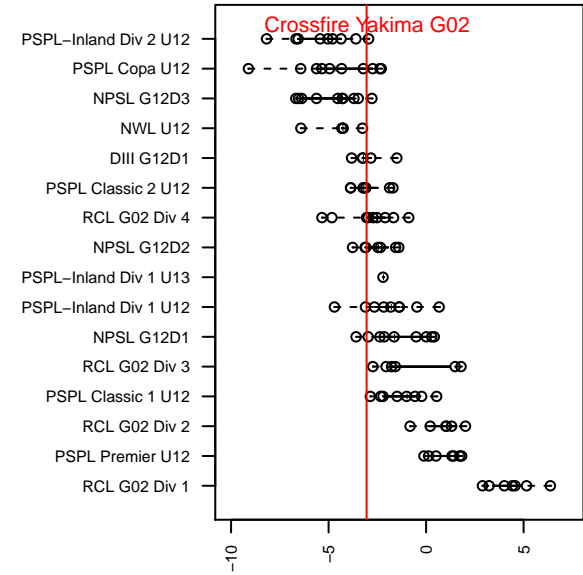

**attack and defense rating
relative to others at age
and all opponents in last 13 months**