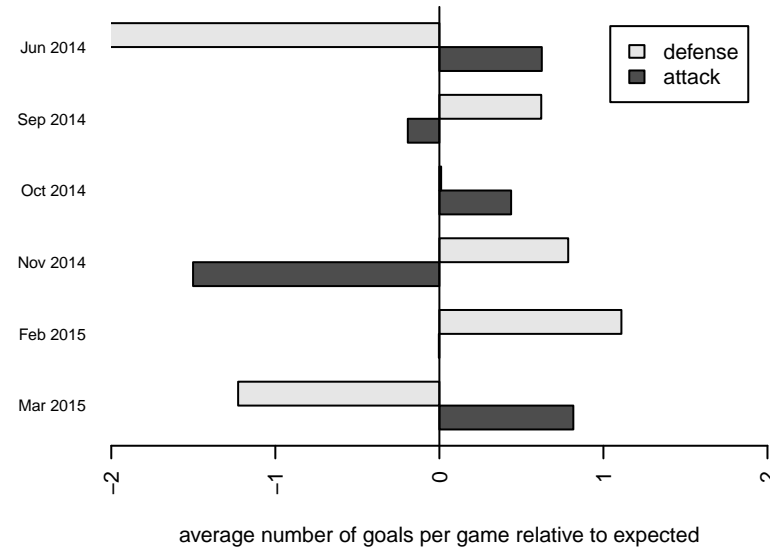

Performance relative to 13 month average