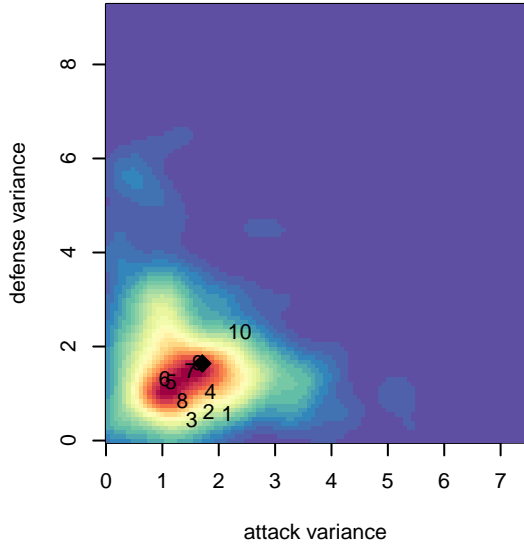

Crossfire Yakima G02

Crossfire Yakima
 Yakima, WA
 G02 total strength=498
 attack=0.44 defense=0.28
 fall league = RCL G02 Div 4
 spr league = Win RCL G02 Div 4
 notes= Alexander 2014

alt names used:
 Crossfire Yakima –Alexander G12
 Crossfire Yakima –Alexander G12
 Crossfire Yakima–Alexander
 Crossfire Yakima –Alexander G12

Venues played:
 2014 Yakima Mid Summer Classic GU12
 2014 RCL G02 Div 4
 2014 Win RCL G02 Div 4
 2014 WYS Presidents Cup G02 Division 2

**attack and defense variance (black dot)
relative to other teams
and top 10 in region**