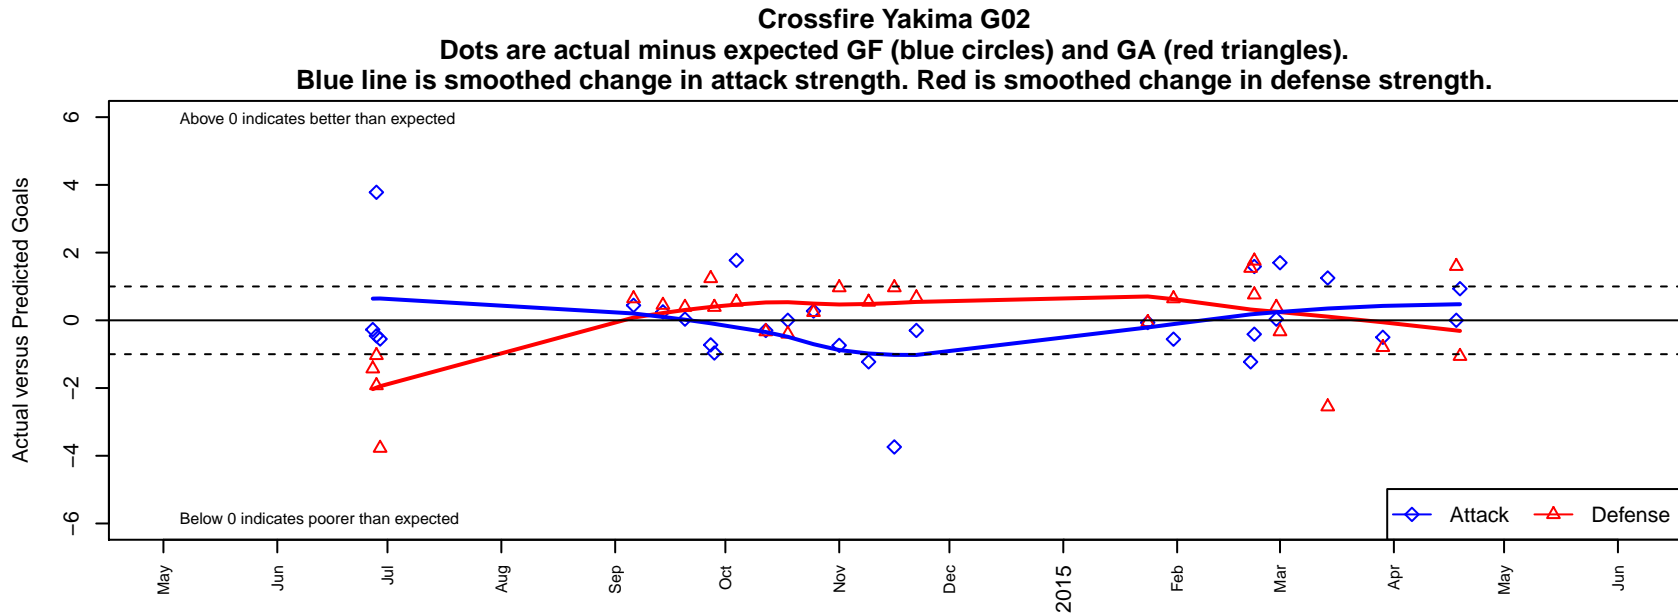

Crossfire Yakima G02

Crossfire Yakima
 Yakima, WA
 G02 total strength=498
 attack=0.44 defense=0.28
 fall league = RCL G02 Div 4
 spr league = Win RCL G02 Div 4
 notes= Alexander 2014

alt names used:
 Crossfire Yakima –Alexander G12
 Crossfire Yakima –Alexander G12
 Crossfire Yakima–Alexander
 Crossfire Yakima –Alexander G12

Venues played:
 2014 Yakima Mid Summer Classic GU12
 2014 RCL G02 Div 4
 2014 Win RCL G02 Div 4
 2014 WYS Presidents Cup G02 Division 2

**attack and defense variance (black dot)
relative to other teams
and top 10 in region**