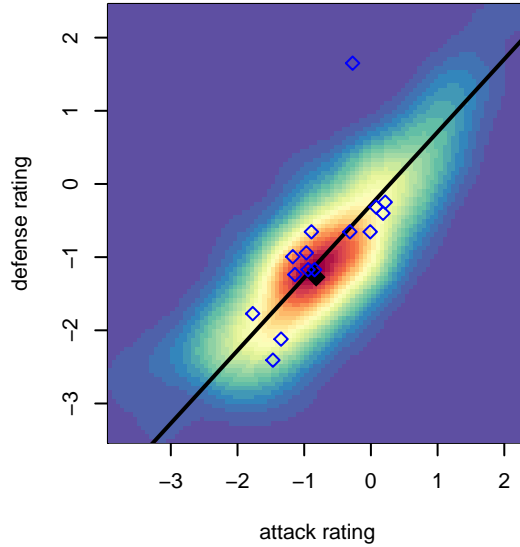

**attack and defense rating
relative to others at age
and all opponents in last 13 months**