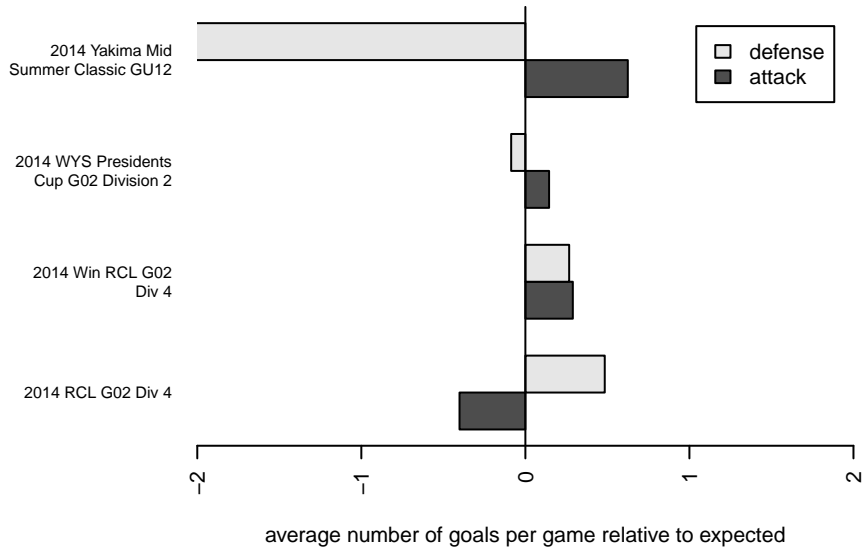

Performance relative to 13 month average